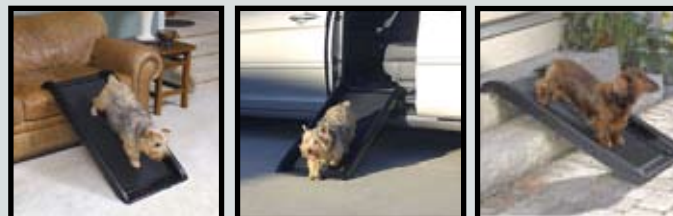

Smart Ramp Jr.

The Smart Ramp Jr® by Mr. Herzher's is a super-light short ramp designed for use with couches and side entry mini vans. It weighs only 8lbs and supports up to 300lbs. A non-slip surface assures a safe footing for your pet. 40"L x 20"W