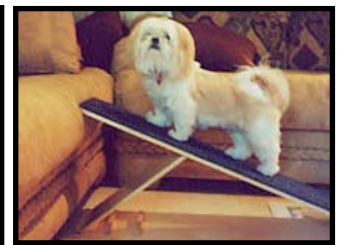

Wooden Dog Ramps

Handi-Ramp's Wooden Dog Ramps are designed for indoor use and assisting your dog to get onto a couch or bed. A more attractive alternative to our larger outdoor ramps used to assist your pet getting in and out of a vehicle, the Wooden Dog Ramps come in a variety of rises and capacities. We have ramps available for smaller dogs under 20 pounds and larger dogs weighing 100 pounds. Features available on some of our ramps include adjustable kick stand, siderails, and extra wide widths. Many Wooden Dog Ramp options are available so you know you'll get the product that best fits your needs.

- •16 stain finishes available
- •12" wide x 36" long
- •16" to 20" high
- •10 lbs.
- •Supports up to 40 lbs.